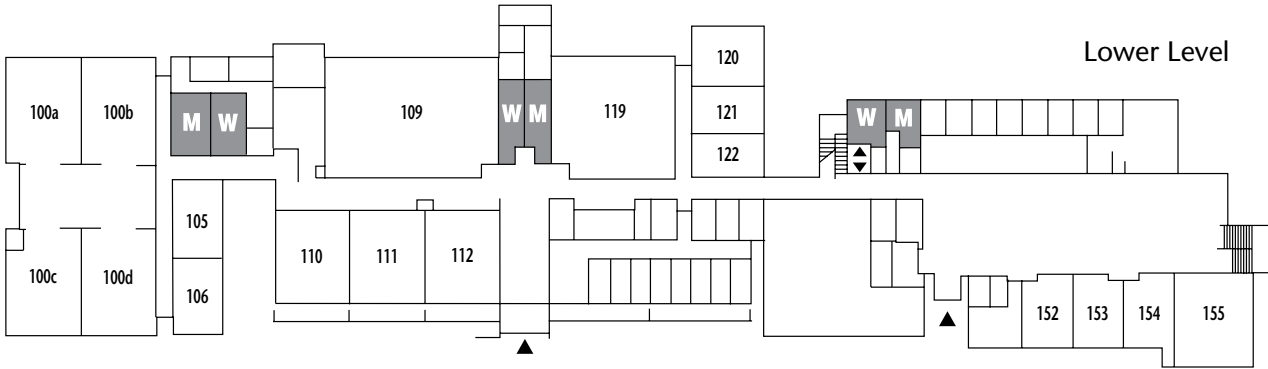

CCC WILSONVILLE CAMPUS
 29353 Town Center Loop E
 Wilsonville, OR 97070
 503-594-0940

Upper Level

Lower Level

restroom
 staff office
 classroom
 building entrance
 elevator