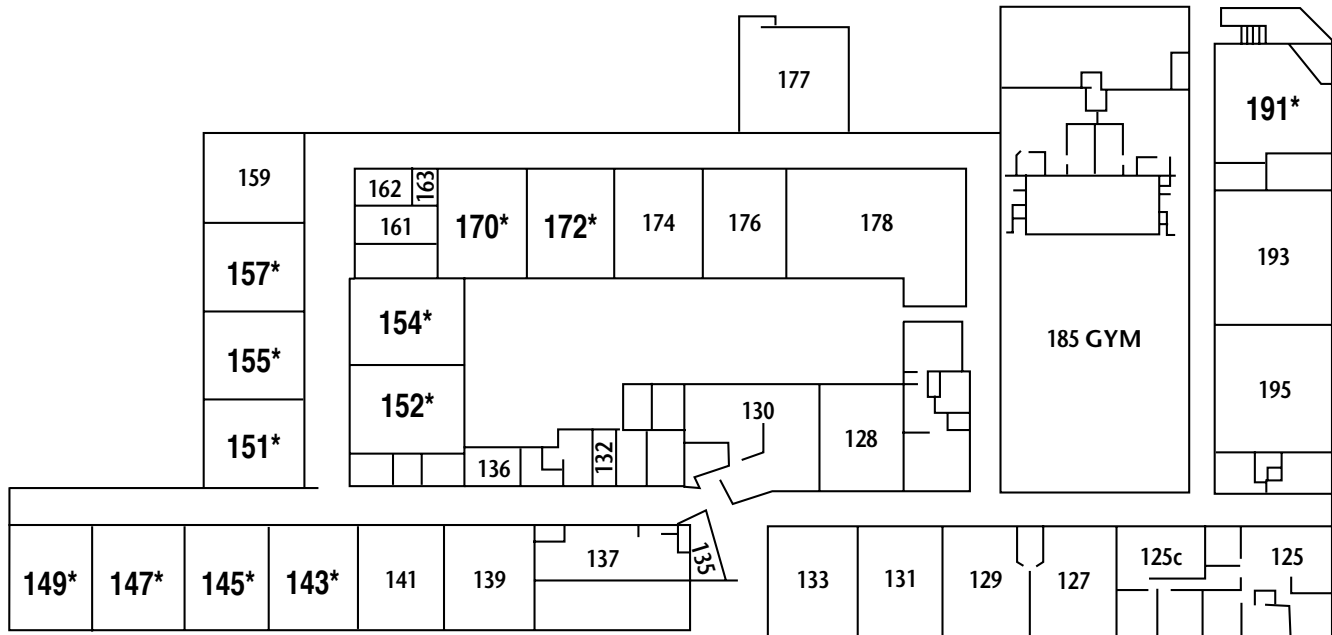

# OIT PORTLAND EAST (METRO CENTER)

7736 S.E. Harmony Road  
Milwaukie, OR 97222-1269

Note: Rooms marked with an \* are used for CCC classes.